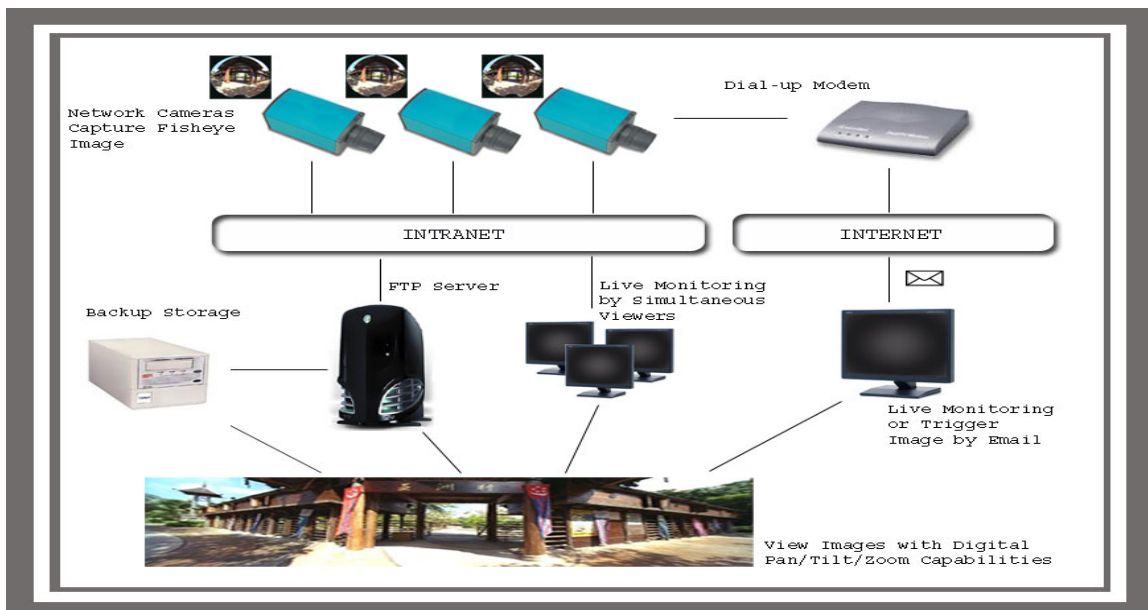

Typical System Configuration

MS Systems Software Sdn Bhd

Wisma MS, No.15, Jalan 2/116D, Kuchai Entrepreneurs's Park,
Off Jalan Kuchai Lama, 58200 Kuala Lumpur, Malaysia.

Tel: +603-79871688 Fax: +603-79871788

www.msee.com.my